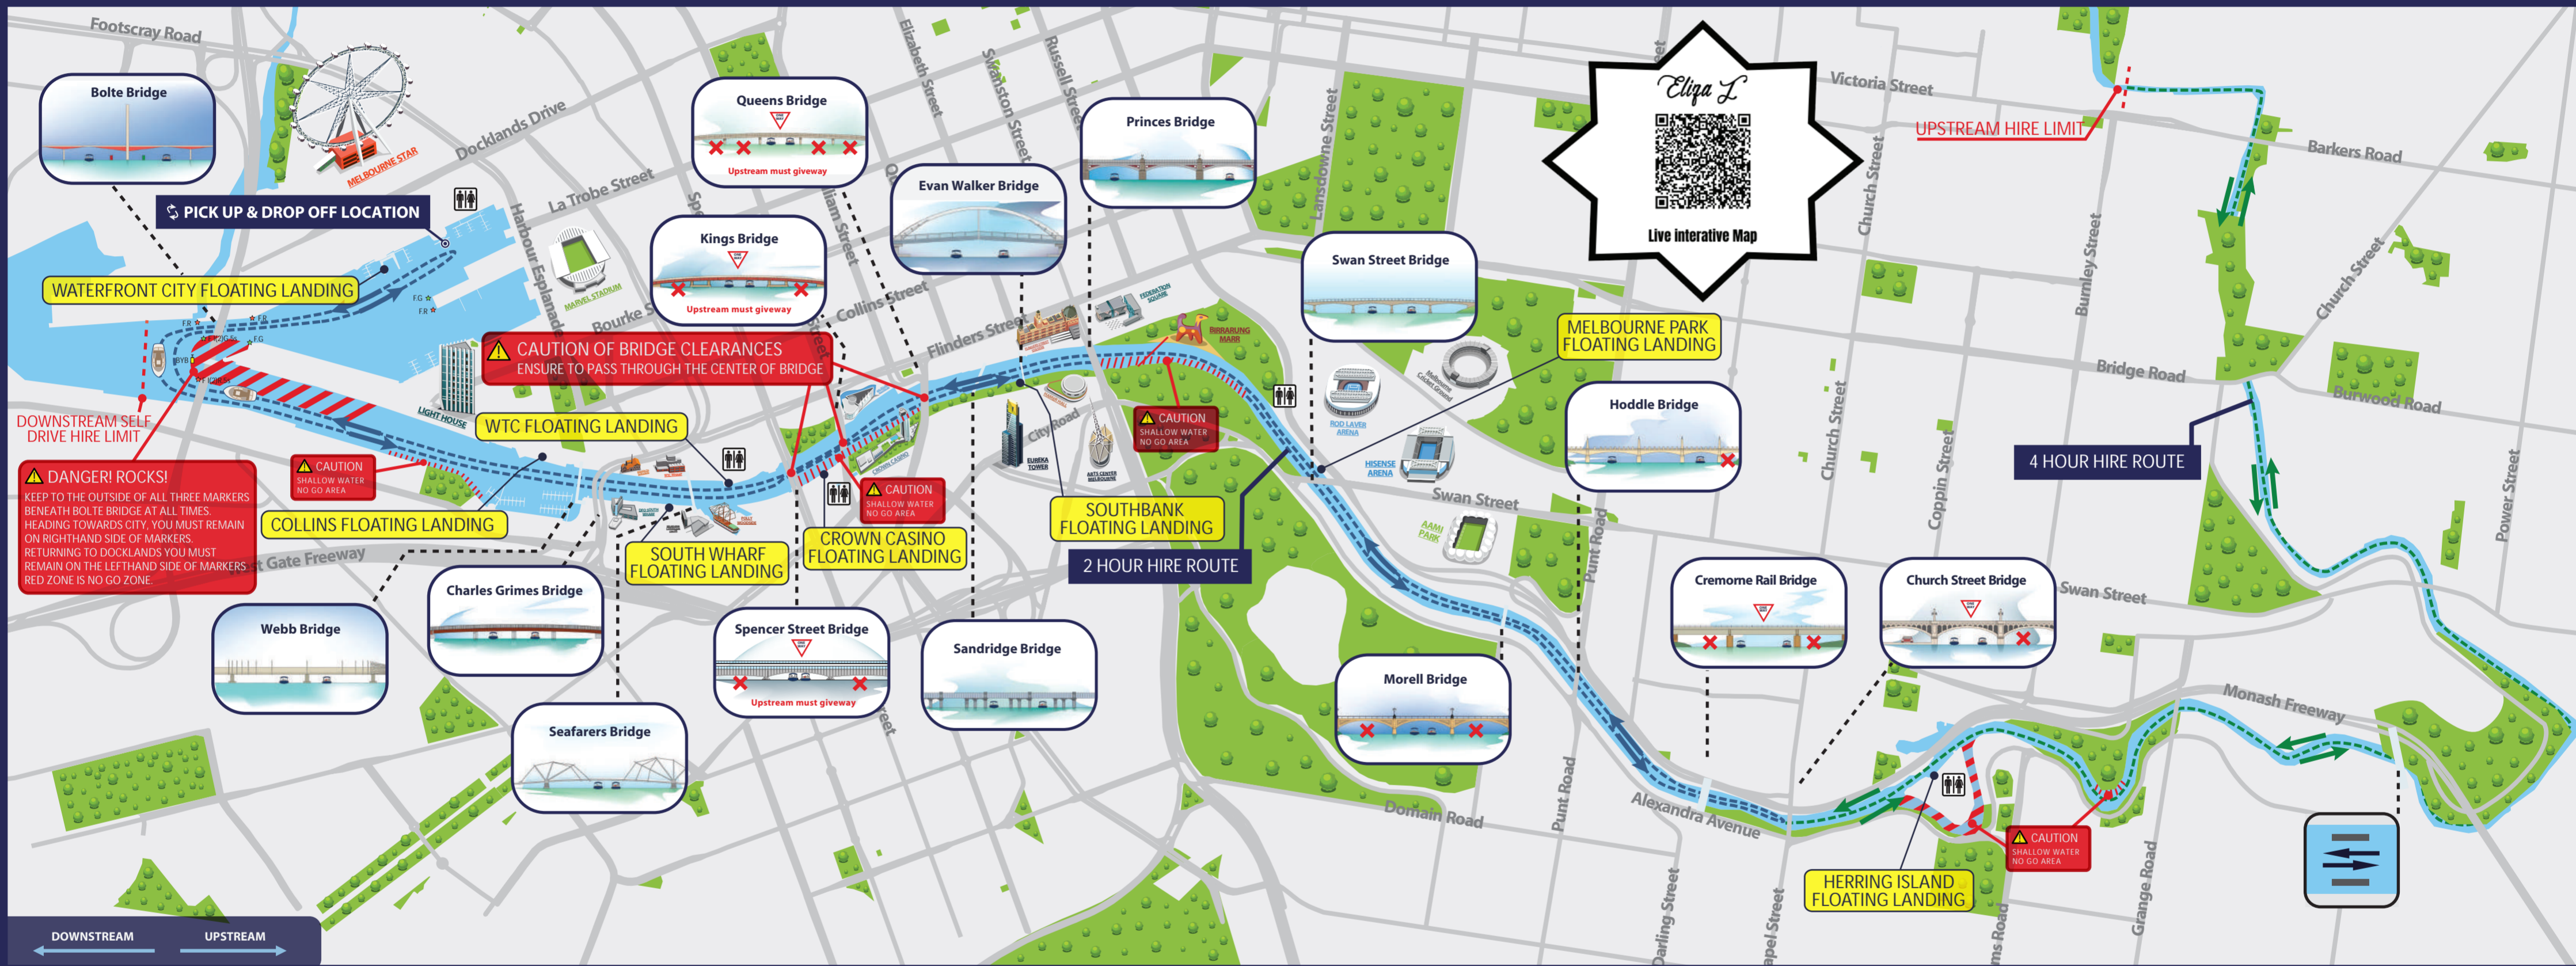

Self-Drive Hire Map
— Yarra River —

PURCHASE NOW

IN CASE OF EMERGENCY CALL:
0431 176 466

☎ 1300 988 309 | +61 399 812 436
 🌐 www.melbourneboathire.com.au
 ✉ Info@melbourneboathire.com.au
 📱 #MelbourneBoatHire

Please ensure your phone is on and we can contact you at all times during your hire

YOUR OPINION MATTERS TO US!
★★★★★
REVIEW US!

SELF-DRIVE HIRE KEY RULES

<p>PASSING UNDER BOLTE BRIDGE</p> <p>ENSURE TO GO AROUND ALL THREE MARKERS</p>	<p>PASSING UNDER SPENCER STREET, KINGS AND QUEENS BRIDGES</p> <p>ENSURE TO GO THROUGH CENTER OF BRIDGES</p> <p>PICK THE HIGHEST GAP</p>	<p>MAINTAIN A SAFE DISTANCE</p> <p>+ 15 m</p> <p>FROM RIVER BANKS</p>	<p>GIVE WAY THROUGH BRIDGES</p> <p>GIVE WAY</p> <p>TO VESSELS COMING DOWNSTREAM</p>	<p>ALWAYS KEEP TO THE RIGHT</p> <p>PASSING APPROACHING VESSELS ALWAYS KEEP RIGHT</p> <p>OVER TAKING OTHER VESSELS OR ROWERS</p>
---	--	--	--	--

<p>MAINTAIN A GOOD LOOKOUT AND OPERATE AT A SAFE SPEED</p>	<p>KEEP RIGHT</p>	<p>PORT</p> <p>UPSTREAM</p> <p>SEA</p>	<p>SAFETY EQUIPMENT LIST ON BACK OF MAP</p>		<p>DRIVER MUST REMAIN SOBER WITH .00 BAC</p>
--	-------------------	--	---	--	---