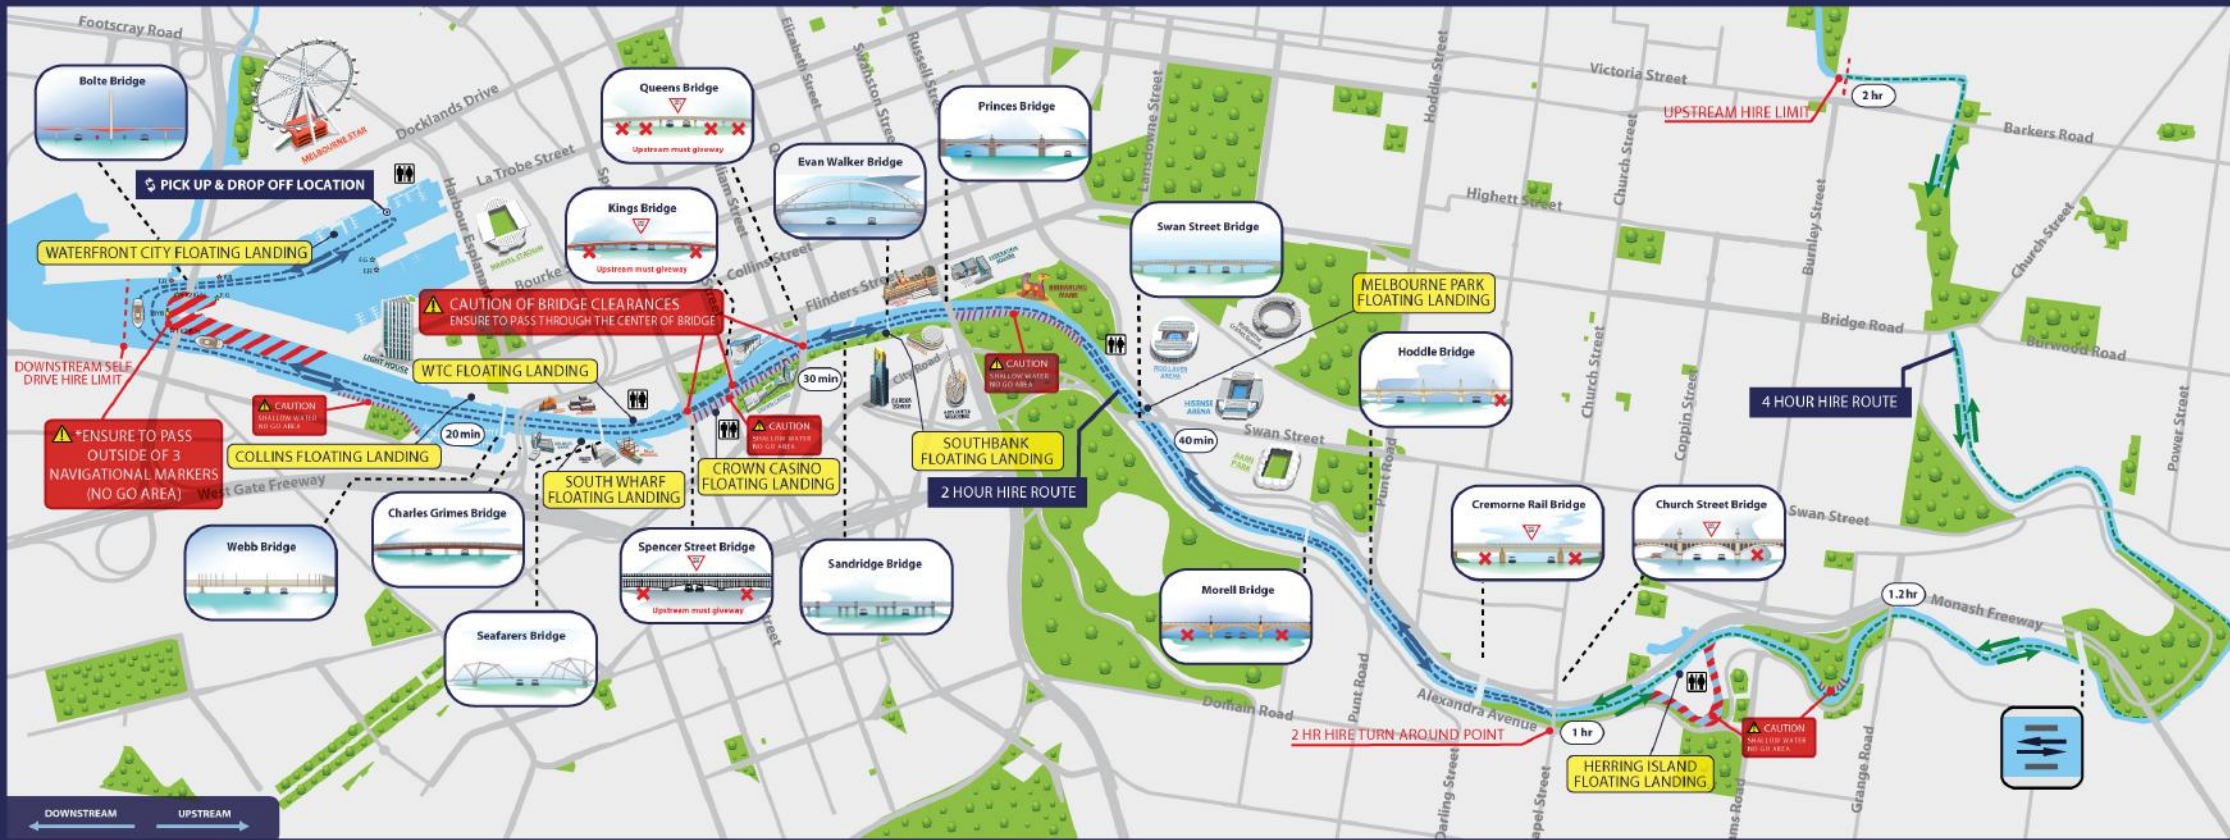

ADDITIONAL CONTACT

Self-Drive Hire Map

— Yarra River —

SELF-DRIVE HIRE KEY RULES

<p>PASSING UNDER BOLTE BRIDGE</p> <p>ENSURE TO GO AROUND ALL THREE MARKERS</p>	<p>PASSING UNDER SPENCER STREET, KINGS AND QUEENS BRIDGES</p> <p>ENSURE TO GO THROUGH CENTER OF BRIDGES</p> <p>PICK THE HIGHEST GAP</p>	<p>MAINTAIN A SAFE DISTANCE</p> <p>+ 15m</p> <p>FROM RIVER BANKS</p>	<p>GIVE WAY THROUGH BRIDGES</p> <p>GIVE WAY</p> <p>TO VESSELS COMING DOWNSTREAM</p>	<p>ALWAYS KEEP TO THE RIGHT</p> <p>PASSING APPROACHING VESSELS ALWAYS KEEP RIGHT</p> <p>OVER TAKING OTHER VESSELS OR ROWERS</p>
---	--	---	--	--

MAINTAIN A GOOD LOOKOUT AND OPERATE AT A SAFE SPEED

KEEP RIGHT

SEA

SAFETY EQUIPMENT LIST ON BACK OF MAP

DRIVER MUST REMAIN SOBER WITH .00 BAC

SAFETY BRIEF VIDEO & HIRE AGREEMENT